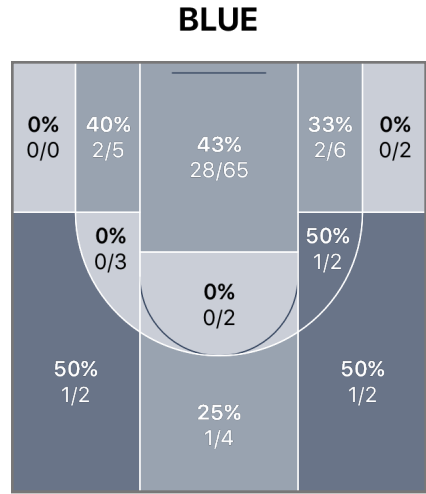

# Germany 27 - 91 USA

Home Tournament Thursday, July 28, 2016

**WHITE** **27** Game Over **91** **BLUE**

	1	2	3	4
WHITE	7	9	3	8
BLUE	23	19	27	22

<p><b>REBOUNDS</b></p> <p><b>DEF REB</b> 25  40</p> <p><b>OFF REB</b> 8  38</p> <p><b>2nd CHNCE PTS</b> 4  37</p>	<p><b>POINTS</b></p> <table border="0" style="width: 100%;"> <tr> <td style="width: 50%; text-align: center;">WHITE</td> <td style="width: 50%; text-align: center;">BLUE</td> </tr> <tr> <td style="text-align: center;">19% FG%</td> <td style="text-align: center;">39% FG%</td> </tr> <tr> <td style="text-align: center;">20% 3PT FG%</td> <td style="text-align: center;">30% 3PT FG%</td> </tr> <tr> <td style="text-align: center;">50% FT%</td> <td style="text-align: center;">57% FT%</td> </tr> <tr> <td style="text-align: center;">16 PTS IN PAINT</td> <td style="text-align: center;">56 PTS IN PAINT</td> </tr> </table>	WHITE	BLUE	19% FG%	39% FG%	20% 3PT FG%	30% 3PT FG%	50% FT%	57% FT%	16 PTS IN PAINT	56 PTS IN PAINT	<p><b>TURNOVERS</b></p> <p><b>TO</b> 32  20</p> <p><b>PTS OFF TO</b> 2  33</p> <p><b>STL</b> 6  20</p>
WHITE	BLUE											
19% FG%	39% FG%											
20% 3PT FG%	30% 3PT FG%											
50% FT%	57% FT%											
16 PTS IN PAINT	56 PTS IN PAINT											

## Team Totals

	FGM-A	3PM-A	FTM-A	PIP	OREB	DREB	REB	2CP	AST	STL	POT	BLK	TO	PF	PTS
<b>GERMANY</b>	12-62	2-10	1-2	16	8	25	33	4	7	6	2	1	32	17	27
<b>USA</b>	36-93	3-10	16-28	56	38	40	78	37	22	20	33	7	20	10	91

<p>FGM-A - Field Goal Makes/Attempts</p> <p>3PM-A - 3 Point Makes/Attempts</p> <p>FTM-A - Free Throw Makes/Attempts</p> <p>PIP - Points in the Paint</p>	<p>OREB - Offensive Rebounds</p> <p>DREB - Defensive Rebounds</p> <p>REB - Rebounds</p> <p>2CP - 2nd Chance Points</p>	<p>AST - Assists</p> <p>STL - Steals</p> <p>POT - Points off Turnovers</p> <p>BLK - Blocks</p>	<p>TO - Turnovers</p> <p>PF - Personal &amp; Technical Fouls</p> <p>PTS - Total Points</p>
--	--	--	--