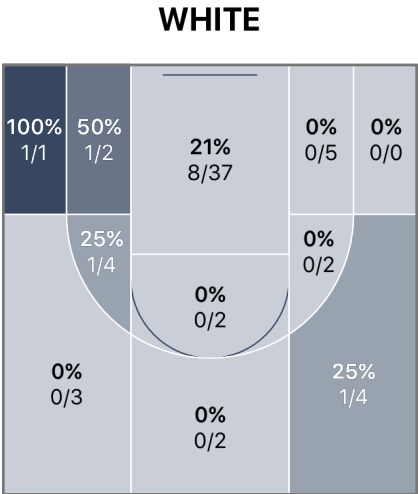

# Germany 27 - 91 USA

Home Tournament Thursday, July 28, 2016

**WHITE** **27** Game Over **91** **BLUE**

	1	2	3	4
WHITE	7	9	3	8
BLUE	23	19	27	22

<p><b>REBOUNDS</b></p> <p><b>DEF REB</b> 25  40</p> <p><b>OFF REB</b> 8  38</p> <p><b>2nd CHNCE PTS</b> 4  37</p>	<p><b>POINTS</b></p> <table border="0" style="width: 100%;"> <tr> <td style="width: 50%; text-align: center;">WHITE</td> <td style="width: 50%; text-align: center;">BLUE</td> </tr> <tr> <td style="text-align: center;">19% FG%</td> <td style="text-align: center;">39% FG%</td> </tr> <tr> <td style="text-align: center;">20% 3PT FG%</td> <td style="text-align: center;">30% 3PT FG%</td> </tr> <tr> <td style="text-align: center;">50% FT%</td> <td style="text-align: center;">57% FT%</td> </tr> <tr> <td style="text-align: center;">16 PTS IN PAINT</td> <td style="text-align: center;">56 PTS IN PAINT</td> </tr> </table>	WHITE	BLUE	19% FG%	39% FG%	20% 3PT FG%	30% 3PT FG%	50% FT%	57% FT%	16 PTS IN PAINT	56 PTS IN PAINT	<p><b>TURNOVERS</b></p> <p><b>TO</b> 32  20</p> <p><b>PTS OFF TO</b> 2  33</p> <p><b>STL</b> 6  20</p>
WHITE	BLUE											
19% FG%	39% FG%											
20% 3PT FG%	30% 3PT FG%											
50% FT%	57% FT%											
16 PTS IN PAINT	56 PTS IN PAINT											

## Team Totals

	FGM-A	3PM-A	FTM-A	PIP	OREB	DREB	REB	2CP	AST	STL	POT	BLK	TO	PF	PTS
<b>GERMANY</b>	12-62	2-10	1-2	16	8	25	33	4	7	6	2	1	32	17	27
<b>USA</b>	36-93	3-10	16-28	56	38	40	78	37	22	20	33	7	20	10	91

<p>FGM-A - Field Goal Makes/Attempts</p> <p>3PM-A - 3 Point Makes/Attempts</p> <p>FTM-A - Free Throw Makes/Attempts</p> <p>PIP - Points in the Paint</p>	<p>OREB - Offensive Rebounds</p> <p>DREB - Defensive Rebounds</p> <p>REB - Rebounds</p> <p>2CP - 2nd Chance Points</p>	<p>AST - Assists</p> <p>STL - Steals</p> <p>POT - Points off Turnovers</p> <p>BLK - Blocks</p>	<p>TO - Turnovers</p> <p>PF - Personal &amp; Technical Fouls</p> <p>PTS - Total Points</p>
--	--	--	--