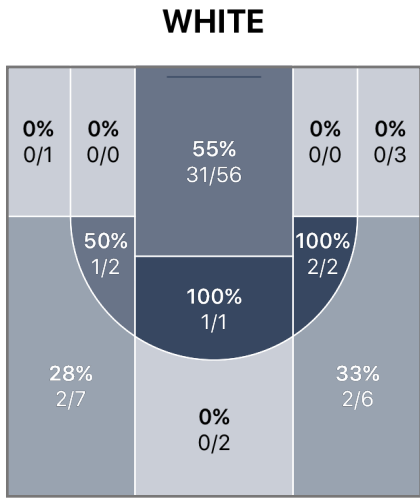

# China 94 - 32 Germany

Home

Tournament

Friday, July 29, 2016

**WHITE 94**      **Game Over**      **32 BLACK**

	1	2	3	4
WHITE	21	23	20	30
BLACK	6	6	12	8

<b>REBOUNDS</b>		<b>POINTS</b>		<b>TURNOVERS</b>	
DEF REB	36 / 18	WHITE FG%	49%	BLACK FG%	22%
OFF REB	23 / 11	WHITE 3PT FG%	21%	BLACK 3PT FG%	14%
2nd CHNCE PTS	22 / 6	WHITE FT%	86%	BLACK FT%	100%
		WHITE PTS IN PAINT	62	BLACK PTS IN PAINT	18
		TO	11	24	
		PTS OFF TO	37	4	
		STL	15	3	

## Team Totals

	FGM-A	3PM-A	FTM-A	PIP	OREB	DREB	REB	2CP	AST	STL	POT	BLK	TO	PF	PTS
<b>CHINA</b>	39-80	4-19	12-14	62	23	36	59	22	26	15	37	2	11	5	94
<b>GERMANY</b>	13-60	2-14	4-4	18	11	18	29	6	5	3	4	1	24	11	32