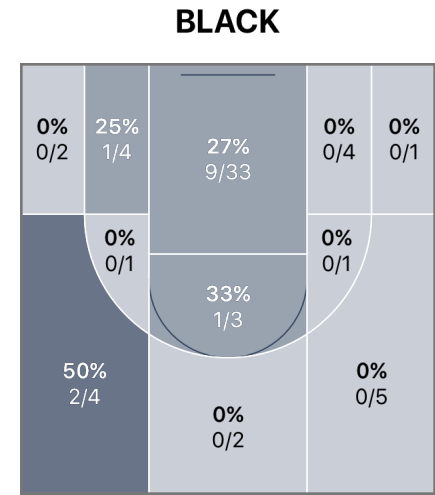

# China 94 - 32 Germany

Home

Tournament

Friday, July 29, 2016

**WHITE 94**      **Game Over**      **32 BLACK**

	1	2	3	4
WHITE	21	23	20	30
BLACK	6	6	12	8

<b>REBOUNDS</b>		<b>POINTS</b>		<b>TURNOVERS</b>	
DEF REB	36 / 18	WHITE FG%	49%	BLACK FG%	22%
OFF REB	23 / 11	WHITE 3PT FG%	21%	BLACK 3PT FG%	14%
2nd CHNCE PTS	22 / 6	WHITE FT%	86%	BLACK FT%	100%
		WHITE PTS IN PAINT	62	BLACK PTS IN PAINT	18
		TO	11	24	
		PTS OFF TO	37	4	
		STL	15	3	

## Team Totals

	FGM-A	3PM-A	FTM-A	PIP	OREB	DREB	REB	2CP	AST	STL	POT	BLK	TO	PF	PTS
<b>CHINA</b>	39-80	4-19	12-14	62	23	36	59	22	26	15	37	2	11	5	94
<b>GERMANY</b>	13-60	2-14	4-4	18	11	18	29	6	5	3	4	1	24	11	32